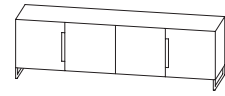

Technical description

Base	Melamine plinth board: black or ash grey, powder-coated leg base or powder-coated cantilever skid base.
------	---

Construction	Shelves — powder coated steel; chests of drawers — MDF board
--------------	--

Board finishing options	Natural veneer finish or lacquered MDF
-------------------------	--

Width × Depth × Height × Seat Height (cm)

					
CO/R01 50 x 43 x 44	CO/R03 50 x 43 x 54	CO/R02 100 x 43 x 30	CO/R04 100 x 43 x 54	CO/R05 100 x 43 x 104	CO/R10/C 100 x 45 x 30
					
CO/R11/C 200 x 45 x 30	CO/R12/C 100 x 45 x 54	CO/R13/C 150 x 45 x 54	CO/R14/C 200 x 45 x 54		
					
CO/R16/C 50 x 45 x 44	CO/R17/C 100 x 45 x 54	CO/R18/C 200 x 45 x 54	CO/R19/C 150 x 45 x 54	CO/R20/C 200 x 45 x 54	
					
CO/R15/C 100 x 45 x 104	CO/R21/C 100 x 45 x 104	CO/R07 87 x 87 x 38	CO/R06 100 x 43 x 35	CO/R08 100 x 43 x 59	CO/R09 100 x 43 x 109
					
CO/R10/P 100 x 45 x 35	CO/R11/P 200 x 45 x 35	CO/R12/P 100 x 45 x 59	CO/R13/P 150 x 45 x 59		

Noti.

Width × Depth × Height × Seat Height (cm)

CO/R14/P
200 x 45 x 59

CO/R17/P
100 x 45 x 59

CO/R18/P
200 x 45 x 59

CO/R10/P
150 x 45 x 59

CO/R20/P
200 x 45 x 59

CO/R15/P
100 x 45 x 109