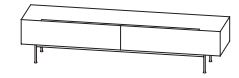

Technical description

Base	Melamine plinth board: black or ash grey, powder-coated leg base or powder-coated cantilever skid base.
------	---

Construction	Shelves — powder coated steel; chests of drawers — MDF board
--------------	--

Board finishing options	Natural veneer finish or lacquered MDF
-------------------------	--

Width × Depth × Height × Seat Height (cm)

					
CO/R01 50 x 43 x 44	CO/R03 50 x 43 x 54	CO/R02 100 x 43 x 30	CO/R04 100 x 43 x 54	CO/R05 100 x 43 x 104	CO/R10/C 100 x 45 x 30
					
CO/R11/C 200 x 45 x 30	CO/R12/C 100 x 45 x 54	CO/R13/C 150 x 45 x 54	CO/R14/C 200 x 45 x 54		
					
CO/R16/C 50 x 45 x 44	CO/R17/C 100 x 45 x 54	CO/R18/C 200 x 45 x 54	CO/R19/C 150 x 45 x 54	CO/R20/C 200 x 45 x 54	
					
CO/R15/C 100 x 45 x 104	CO/R21/C 100 x 45 x 104	CO/R07 87 x 87 x 38	CO/R06 100 x 43 x 35	CO/R08 100 x 43 x 59	CO/R09 100 x 43 x 109
					
CO/R10/P 100 x 45 x 35	CO/R11/P 200 x 45 x 35	CO/R12/P 100 x 45 x 59	CO/R13/P 150 x 45 x 59		

Noti.

Width × Depth × Height × Seat Height (cm)

CO/R14/P
200 x 45 x 59

CO/R17/P
100 x 45 x 59

CO/R18/P
200 x 45 x 59

CO/R10/P
150 x 45 x 59

CO/R20/P
200 x 45 x 59

CO/R15/P
100 x 45 x 109

CO/R21/P
100 x 45 x 109

CO/R10/N
100 x 45 x 51

CO/R11/N
200 x 45 x 51

CO/R12/N
100 x 45 x 75

CO/R13/N
150 x 45 x 75

CO/R14/N
200 x 45 x 75

CO/R17/N
100 x 45 x 75

CO/R18/N
200 x 45 x 75