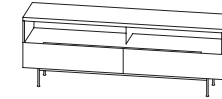

Board finishing options	Natural veneer finish or lacquered MDF
-------------------------	--

Width × Depth × Height × Seat Height (cm)

					
CO/R01 50 x 43 x 44	CO/R03 50 x 43 x 54	CO/R02 100 x 43 x 30	CO/R04 100 x 43 x 54	CO/R05 100 x 43 x 104	CO/R10/C 100 x 45 x 30
					
CO/R11/C 200 x 45 x 30	CO/R12/C 100 x 45 x 54	CO/R13/C 150 x 45 x 54	CO/R14/C 200 x 45 x 54		
					
CO/R16/C 50 x 45 x 44	CO/R17/C 100 x 45 x 54	CO/R18/C 200 x 45 x 54	CO/R19/C 150 x 45 x 54	CO/R20/C 200 x 45 x 54	
					
CO/R15/C 100 x 45 x 104	CO/R21/C 100 x 45 x 104	CO/R07 87 x 87 x 38	CO/R06 100 x 43 x 35	CO/R08 100 x 43 x 59	CO/R09 100 x 43 x 109
					
CO/R10/P 100 x 45 x 35	CO/R11/P 200 x 45 x 35	CO/R12/P 100 x 45 x 59	CO/R13/P 150 x 45 x 59		

Noti.

Width × Depth × Height × Seat Height (cm)

CO/R14/P
200 x 45 x 59

CO/R17/P
100 x 45 x 59

CO/R18/P
200 x 45 x 59

CO/R10/P
150 x 45 x 59

CO/R20/P
200 x 45 x 59

CO/R15/P
100 x 45 x 109

CO/R21/P
100 x 45 x 109

CO/R10/N
100 x 45 x 51

CO/R11/N
200 x 45 x 51

CO/R12/N
100 x 45 x 75

CO/R13/N
150 x 45 x 75

CO/R14/N
200 x 45 x 75

CO/R17/N
100 x 45 x 75

CO/R18/N
200 x 45 x 75

CO/R19/N
150 x 45 x 75

CO/R20/N
200 x 45 x 75

CO/R15/N
100 x 45 x 125

CO/R21/N
100 x 45 x 125

Noti.